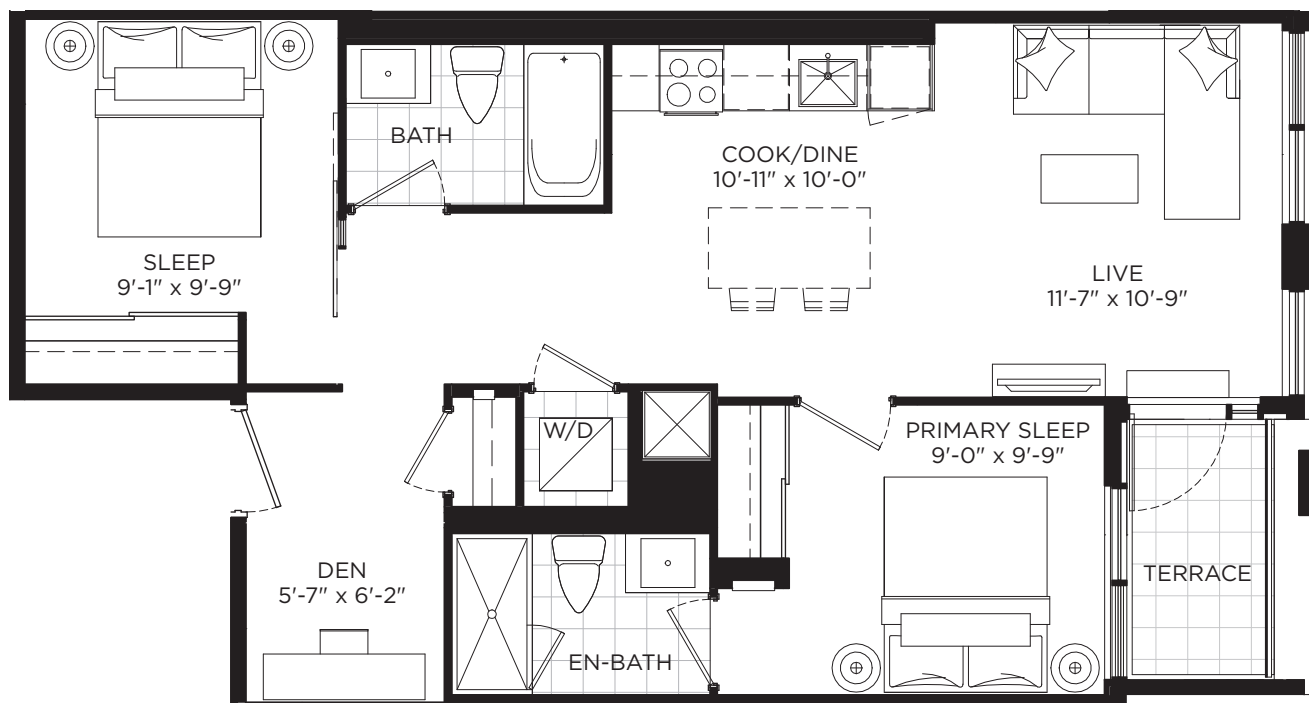

XX 757-T
2 BEDROOM + DEN / 757 SQ.FT.
TERRACE / 34 SQ.FT.

Level 2

All dimensions, specifications and drawings are approximate. Exterior wall, balcony and terrace conditions vary. Actual square footage may vary from the stated floorplan. E. & O. E. Furniture not included. Refer to Keyplate for unit location and orientation.