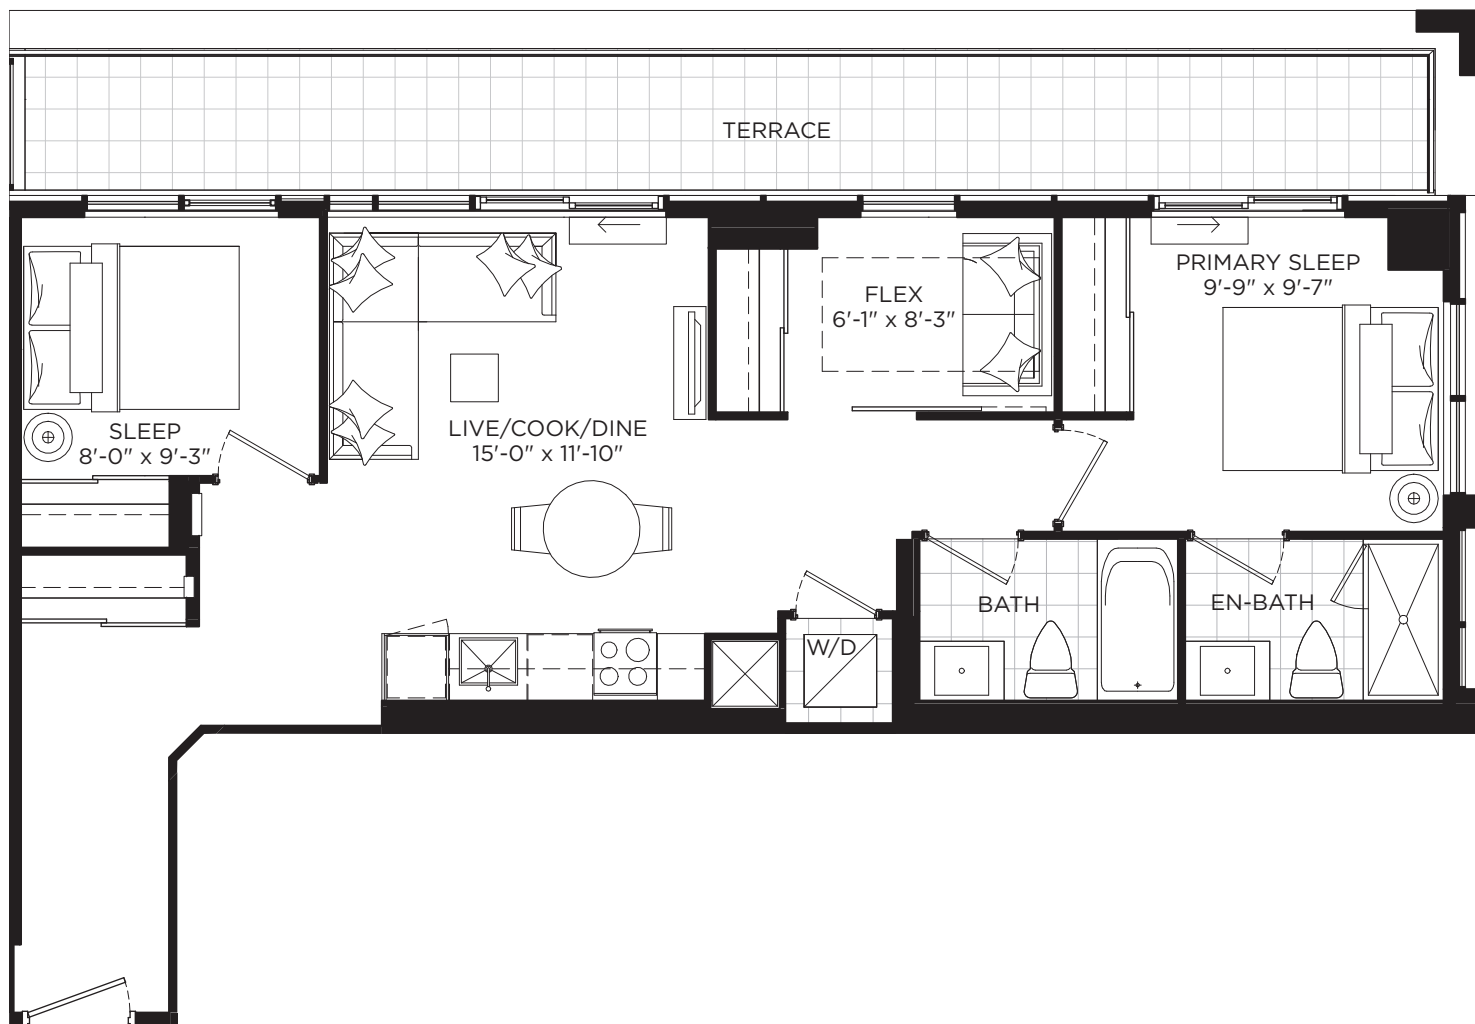

XX 807-T
2 BEDROOM + FLEX / 807 SQ.FT.
TERRACE / 190 SQ.FT.

Level 2

All dimensions, specifications and drawings are approximate. Exterior wall, balcony and terrace conditions vary. Actual square footage may vary from the stated floorplan. E. & O. E. Furniture not included. Refer to Keyplate for unit location and orientation.