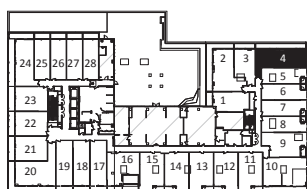

XX 807-T
2 BEDROOM + FLEX / 807 SQ.FT.
TERRACE / 190 SQ.FT.

Level 2

All dimensions, specifications and drawings are approximate. Exterior wall, balcony and terrace conditions vary. Actual square footage may vary from the stated floorplan. E. & O. E. Furniture not included. Refer to Keyplate for unit location and orientation.