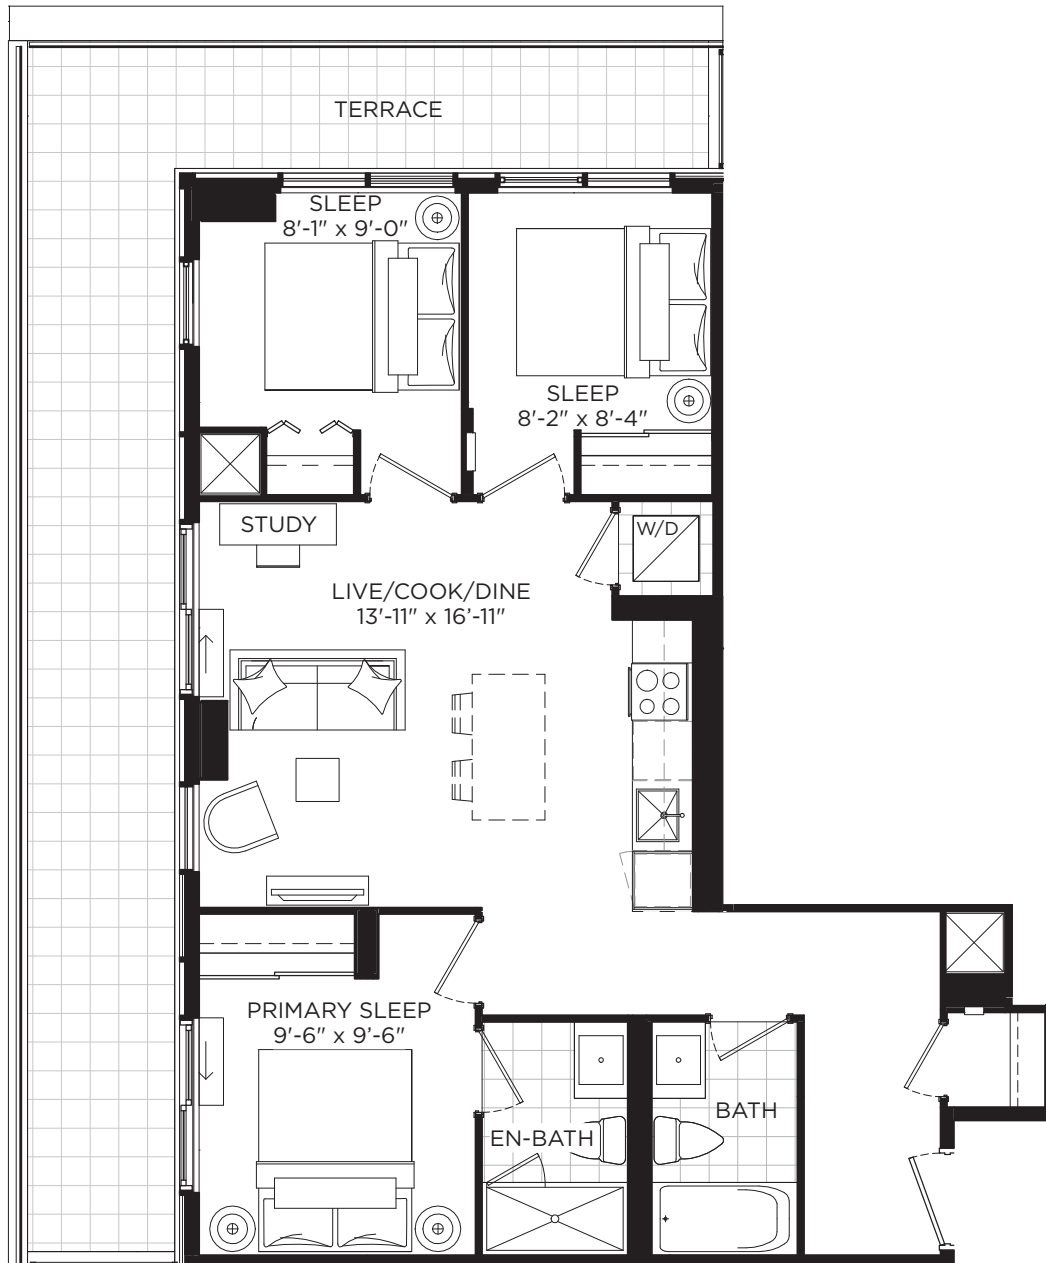

XO2

XX 817-T

3 BEDROOM / 817 SQ.FT.
TERRACE / 297 SQ.FT.

Level 2

All dimensions, specifications and drawings are approximate. Exterior wall, balcony and terrace conditions vary. Actual square footage may vary from the stated floorplan. E. & O. E. Furniture not included. Refer to Keyplate for unit location and orientation.