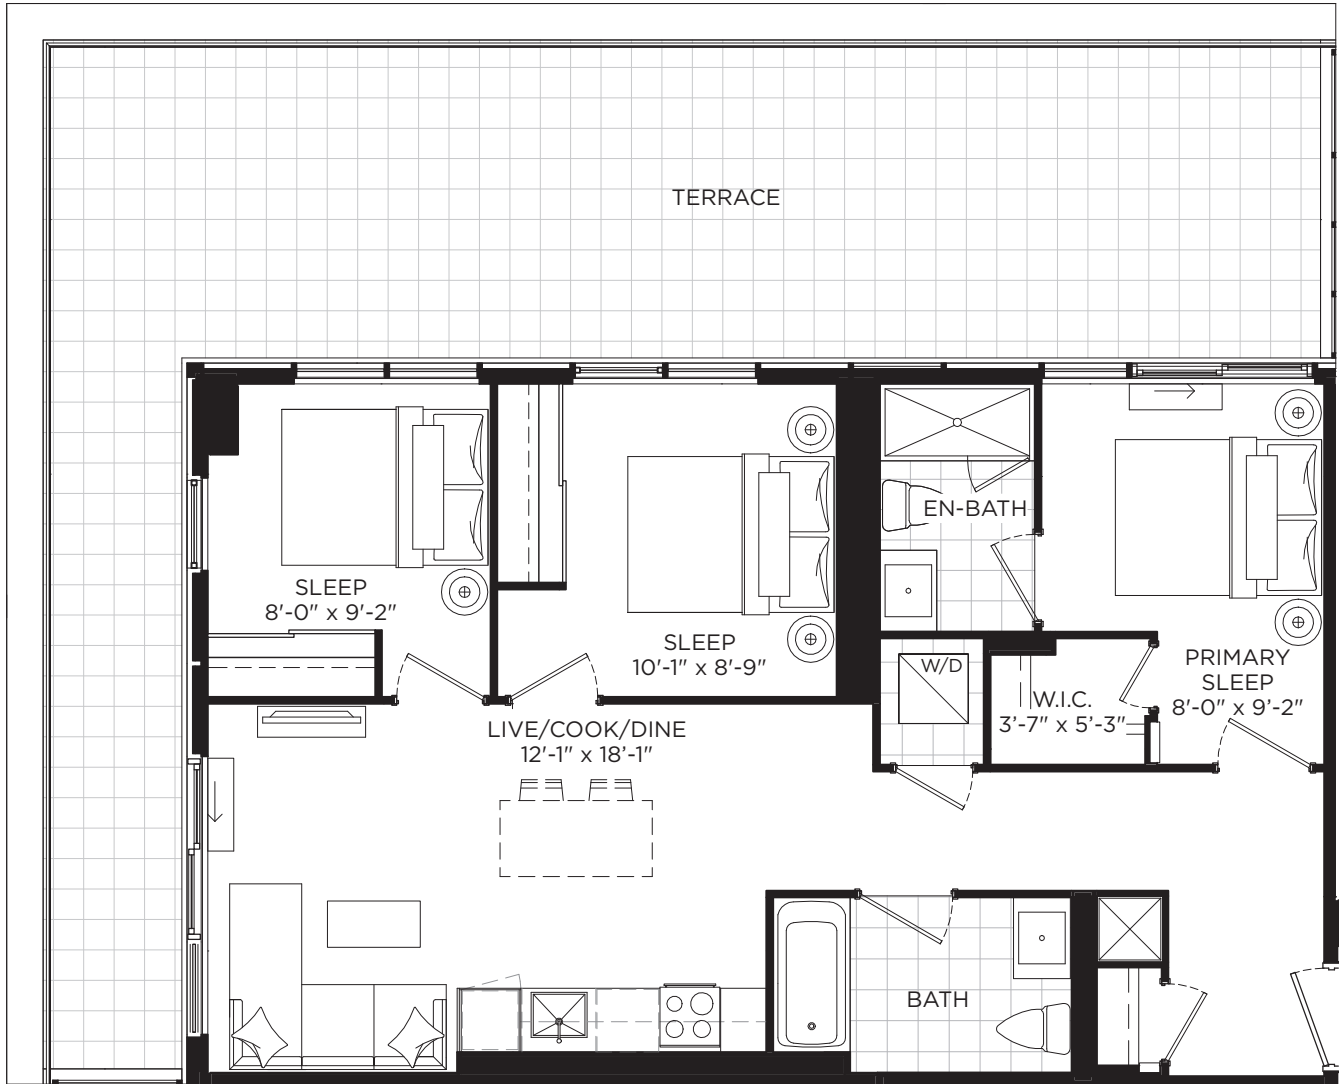

XO2

XX 867-T
3 BEDROOM / 867 SQ.FT.
TERRACE / 538 SQ.FT.

Level 5

All dimensions, specifications and drawings are approximate. Exterior wall, balcony and terrace conditions vary. Actual square footage may vary from the stated floorplan. E. & O. E. Furniture not included. Refer to Keyplate for unit location and orientation.