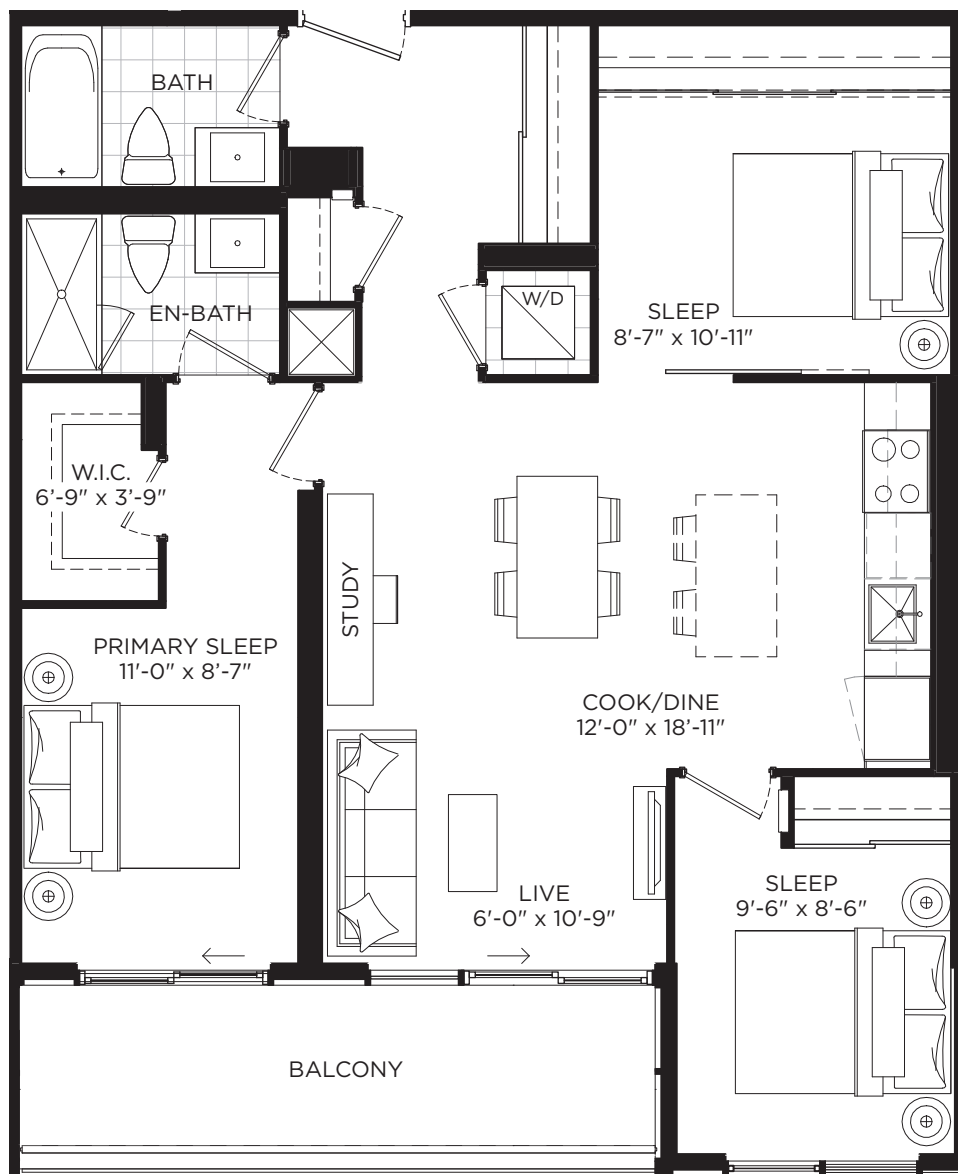

XX 948
3 BEDROOM / 948 SQ.FT.
BALCONY / 98 SQ.FT.

Level 6

Level 7

Level 8

Level 9

Level 10 & 11

Level 12

Level 13

Level 14

Level 15-19

All dimensions, specifications and drawings are approximate. Exterior wall, balcony and terrace conditions vary. Actual square footage may vary from the stated floorplan. E. & O. E. Furniture not included. Refer to Keyplate for unit location and orientation.