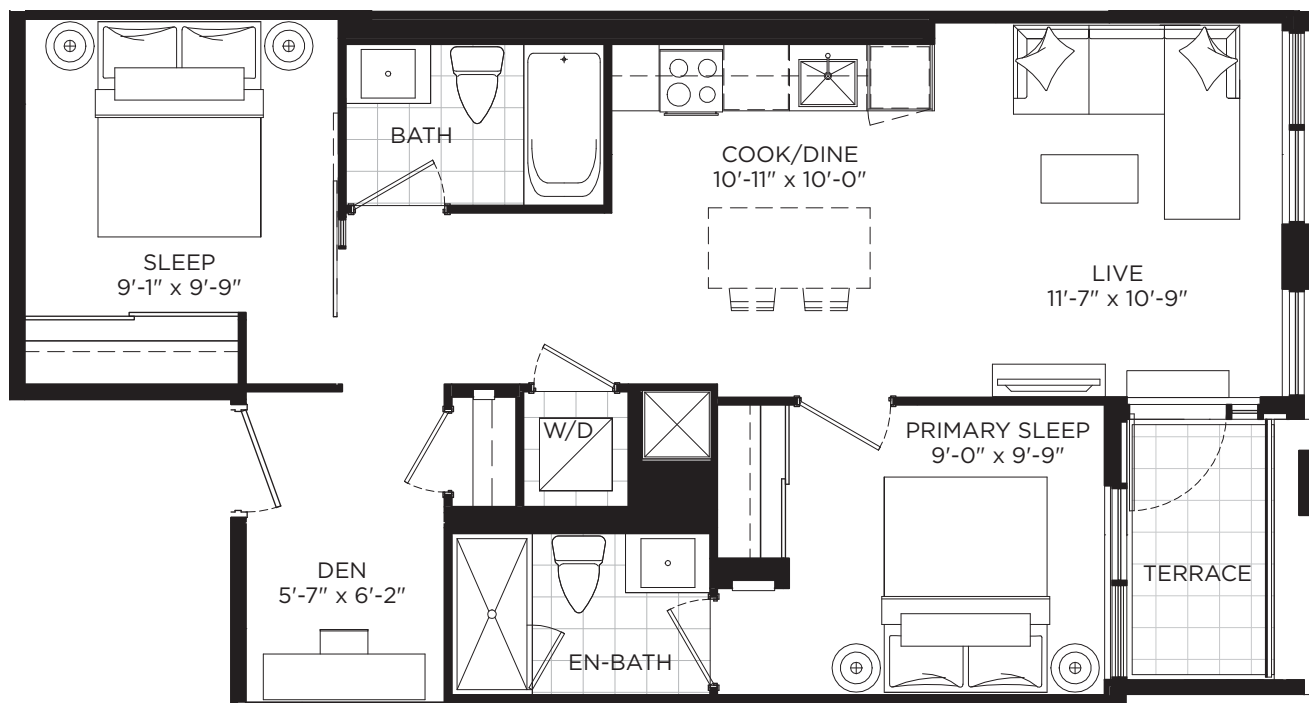

XX 757-T
2 BEDROOM + DEN / 757 SQ.FT.
TERRACE / 34 SQ.FT.

Level 2

All dimensions, specifications and drawings are approximate. Exterior wall, balcony and terrace conditions vary. Actual square footage may vary from the stated floorplan. E. & O. E. Furniture not included. Refer to Keyplate for unit location and orientation.