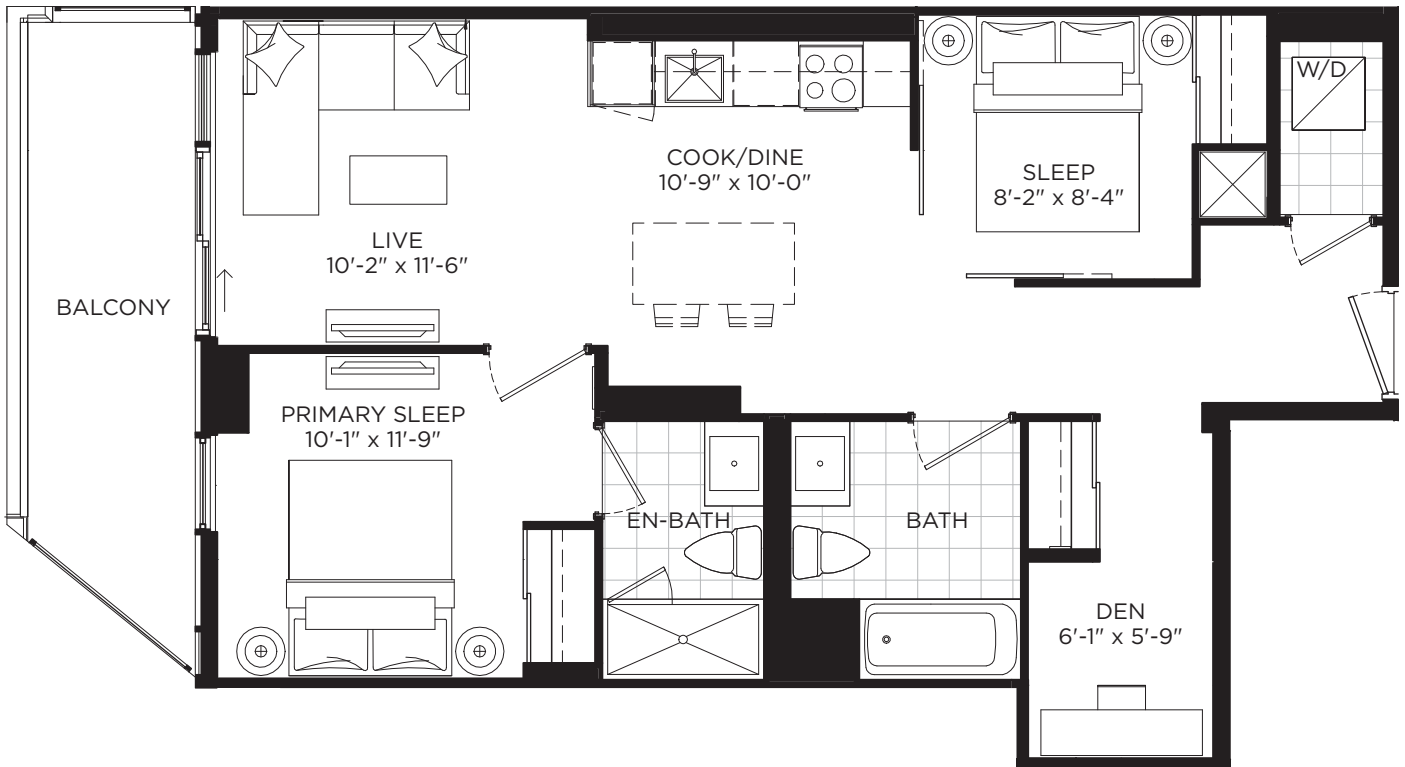

# XO2

## XX 767

2 BEDROOM + DEN / 767 SQ.FT.  
BALCONY / 96 SQ.FT.

Level 5

All dimensions, specifications and drawings are approximate. Exterior wall, balcony and terrace conditions vary. Actual square footage may vary from the stated floorplan. E. & O. E. Furniture not included. Refer to Keyplate for unit location and orientation.