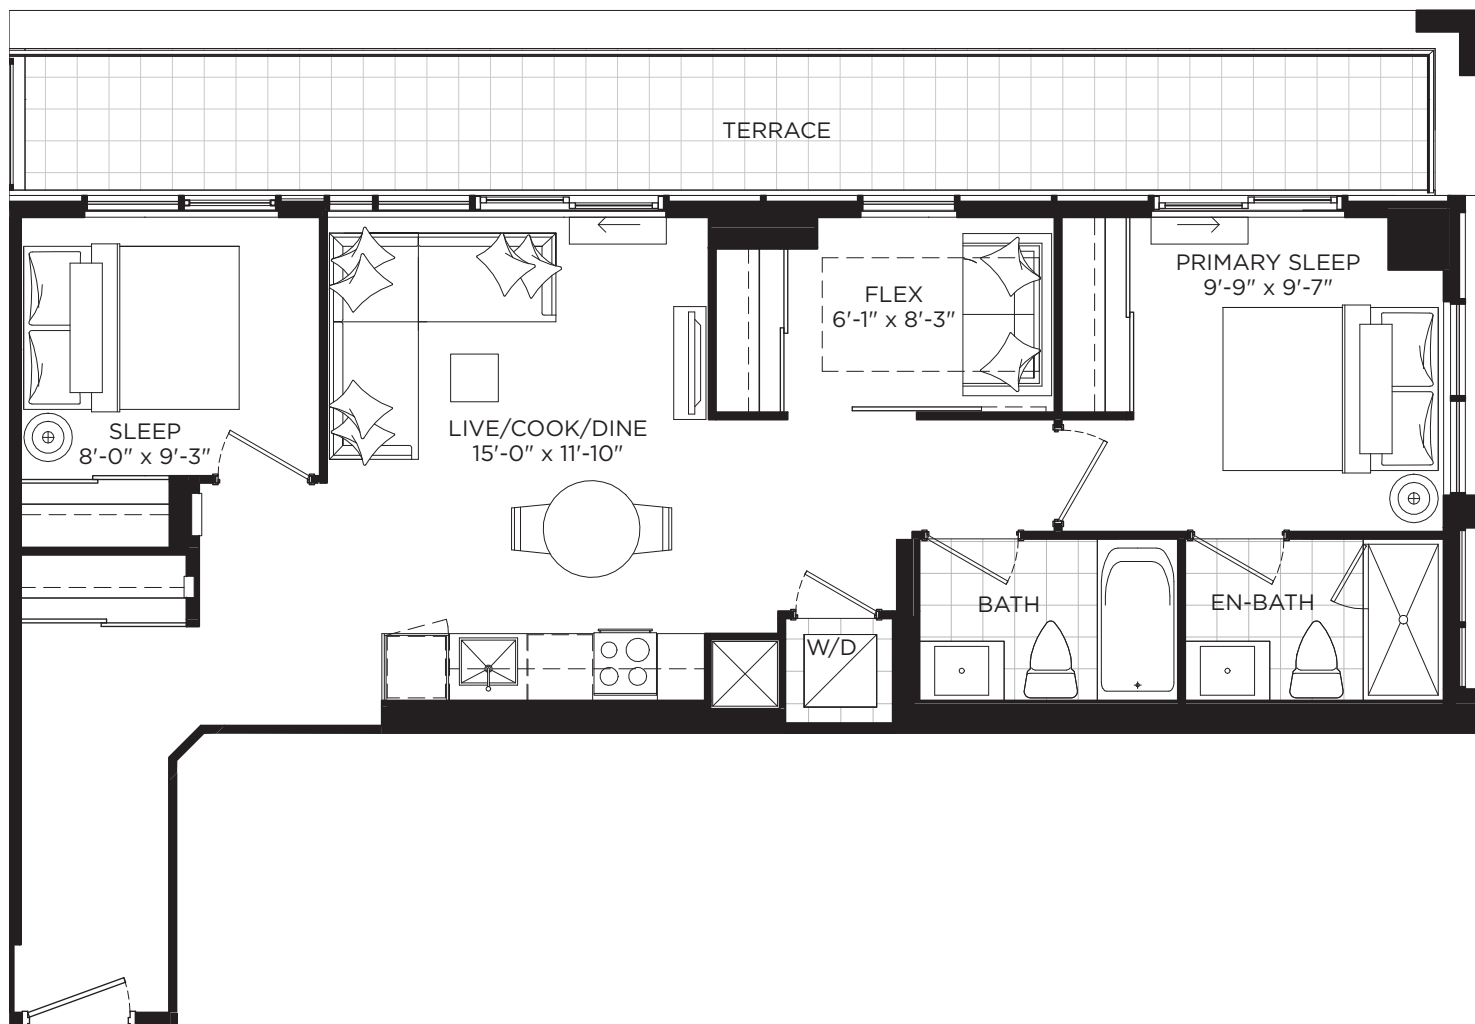

**XX 807-T**  
2 BEDROOM + FLEX / 807 SQ.FT.  
TERRACE / 190 SQ.FT.

Level 2

All dimensions, specifications and drawings are approximate. Exterior wall, balcony and terrace conditions vary. Actual square footage may vary from the stated floorplan. E. & O. E. Furniture not included. Refer to Keyplate for unit location and orientation.