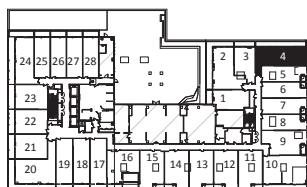

**XX 807-T**  
2 BEDROOM + FLEX / 807 SQ.FT.  
TERRACE / 190 SQ.FT.

Level 2

All dimensions, specifications and drawings are approximate. Exterior wall, balcony and terrace conditions vary. Actual square footage may vary from the stated floorplan. E. & O. E. Furniture not included. Refer to Keyplate for unit location and orientation.