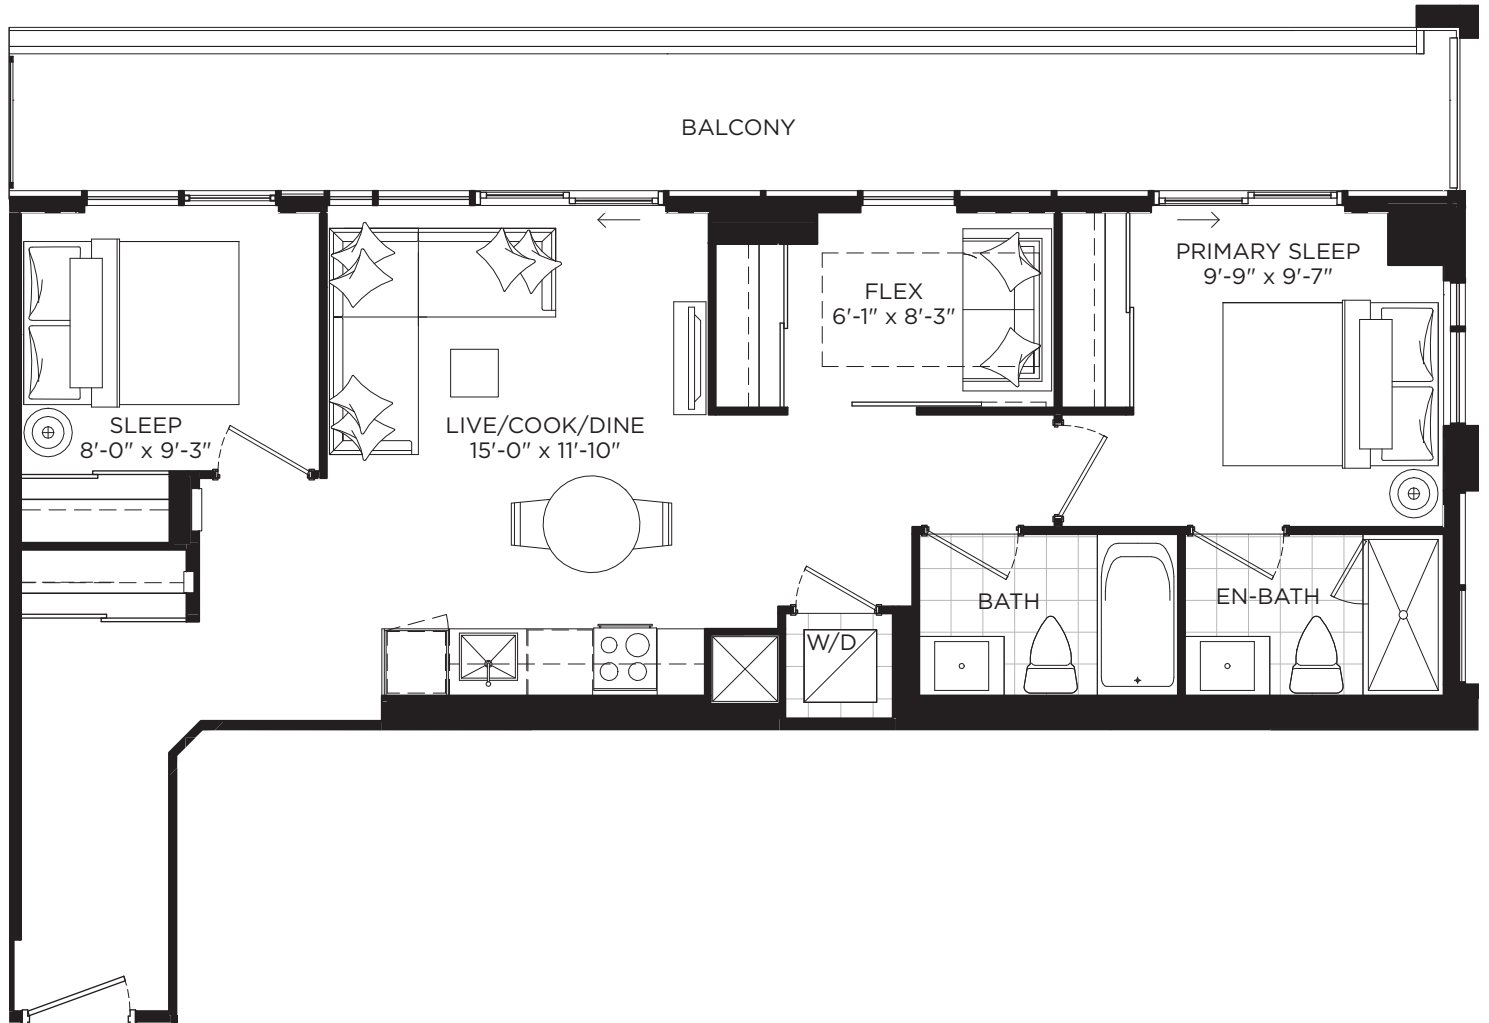

# XO2

## XX 807

2 BEDROOM + FLEX / 807 SQ.FT.  
BALCONY / 189 SQ.FT.

Level 3

Level 4

All dimensions, specifications and drawings are approximate. Exterior wall, balcony and terrace conditions vary. Actual square footage may vary from the stated floorplan. E. & O. E. Furniture not included. Refer to Keyplate for unit location and orientation.