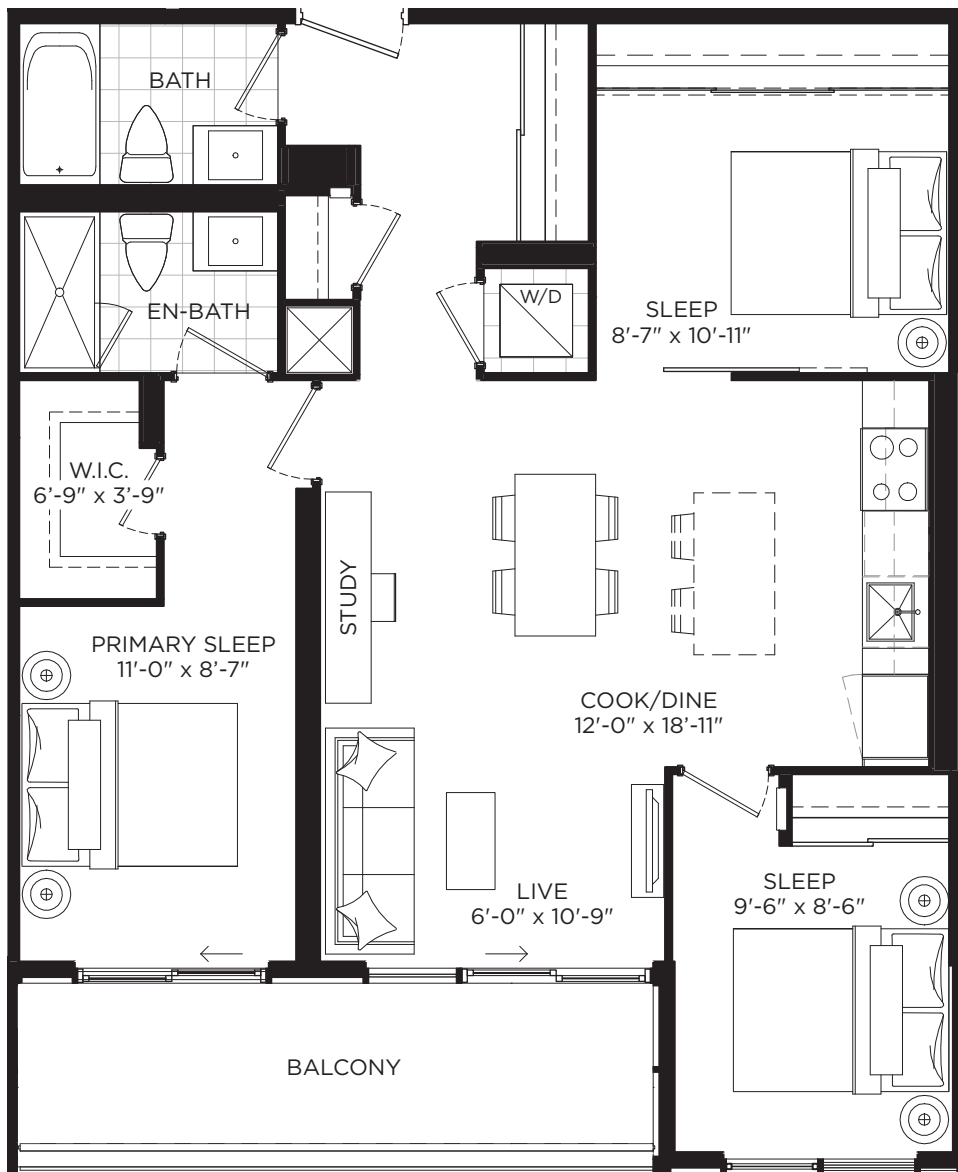

XX 948
 3 BEDROOM / 948 SQ.FT.
 BALCONY / 98 SQ.FT.

Level 6

Level 7

Level 8

Level 9

Level 10 & 11

Level 12

Level 13

Level 14

Level 15-19

All dimensions, specifications and drawings are approximate. Exterior wall, balcony and terrace conditions vary. Actual square footage may vary from the stated floorplan. E. & O. E. Furniture not included. Refer to Keyplate for unit location and orientation.