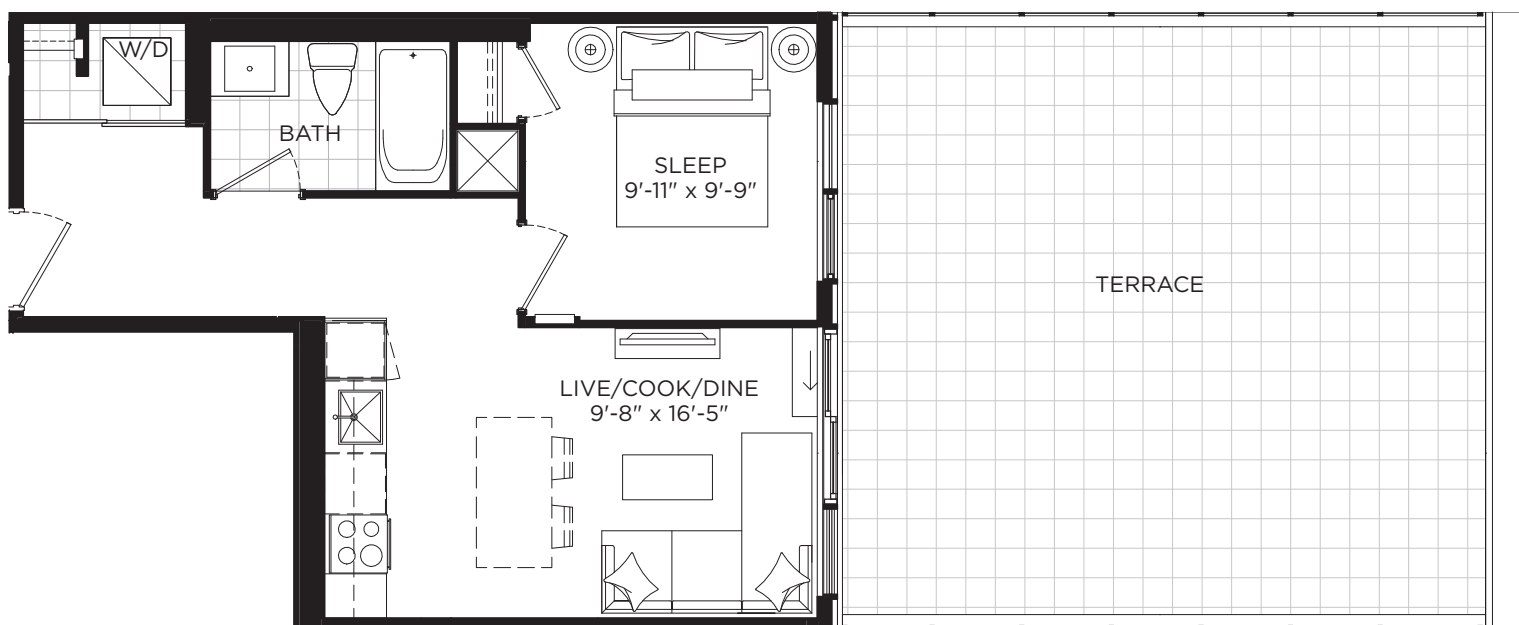

XX 483-T

1 BEDROOM / 483 SQ.FT.
TERRACE / 440 SQ.FT.

Level 12

All dimensions, specifications and drawings are approximate. Exterior wall, balcony and terrace conditions vary. Actual square footage may vary from the stated floorplan. E. & O. E. Furniture not included. Refer to Keyplate for unit location and orientation.