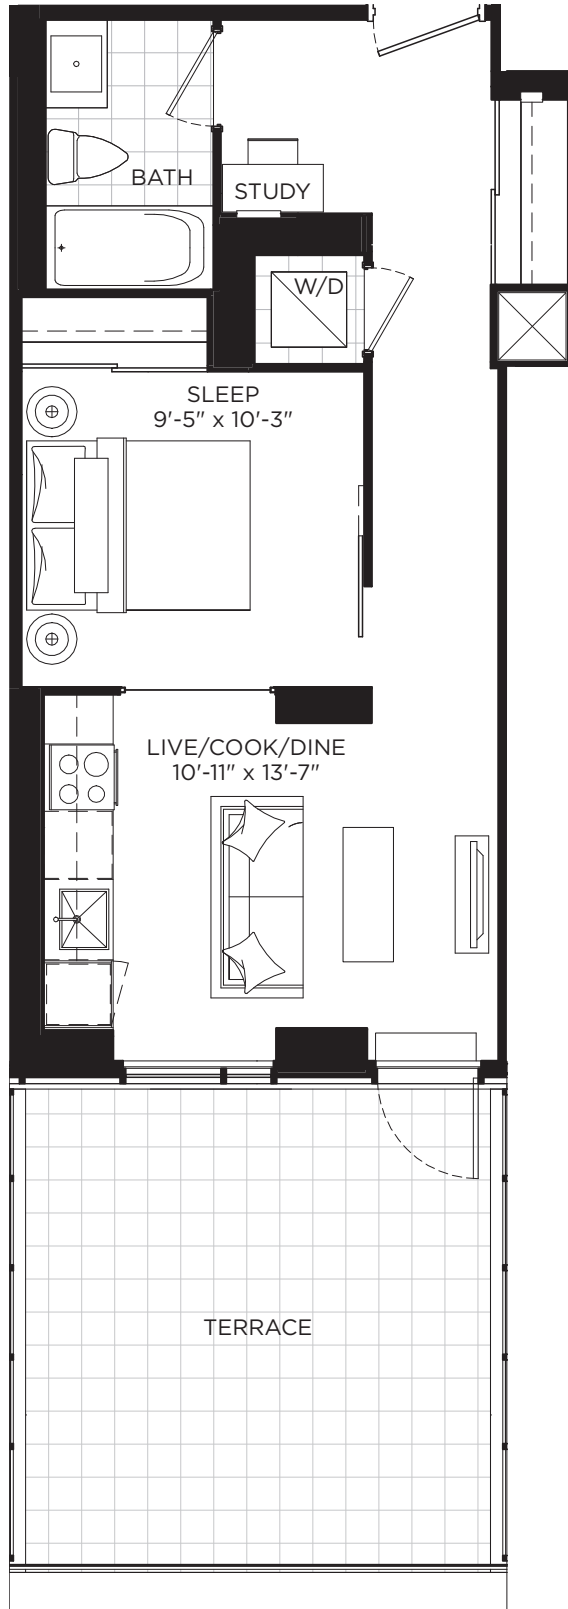

XO2

XX 495-T

1 BEDROOM / 495 SQ.FT.
TERRACE / 213 SQ.FT.

Level 5

All dimensions, specifications and drawings are approximate. Exterior wall, balcony and terrace conditions vary. Actual square footage may vary from the stated floorplan. E. & O. E. Furniture not included. Refer to Keyplate for unit location and orientation.