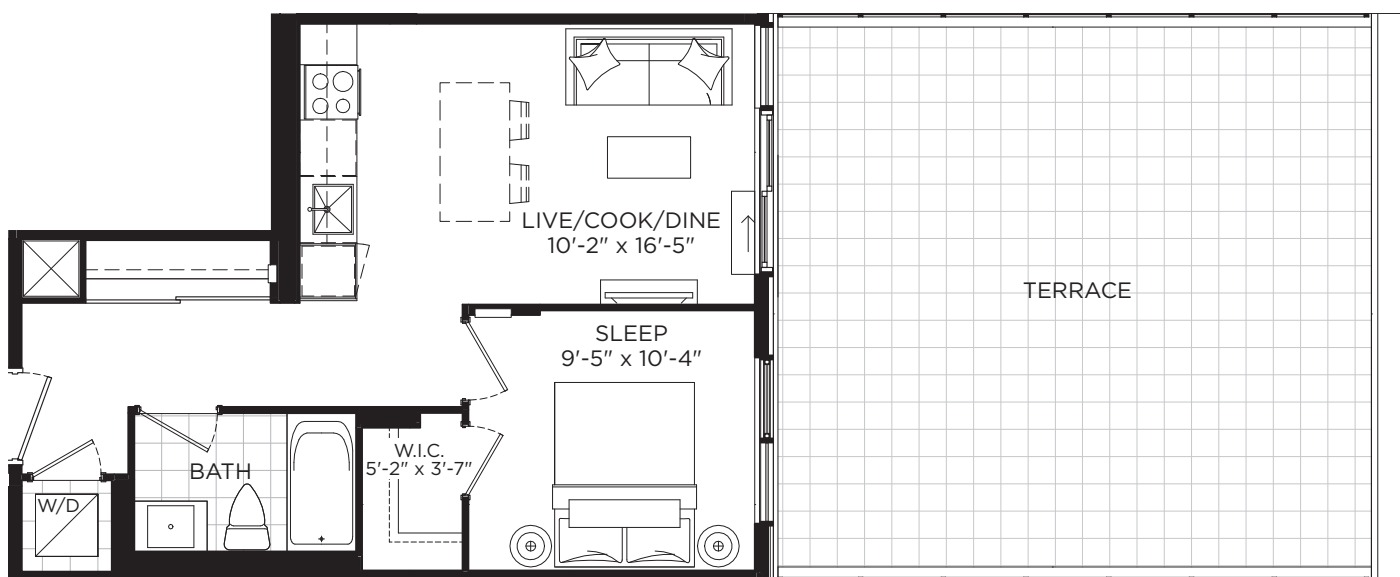

XX 499-T

1 BEDROOM / 499 SQ.FT.
TERRACE / 439 SQ.FT.

Level 12

All dimensions, specifications and drawings are approximate. Exterior wall, balcony and terrace conditions vary. Actual square footage may vary from the stated floorplan. E. & O. E. Furniture not included. Refer to Keyplate for unit location and orientation.