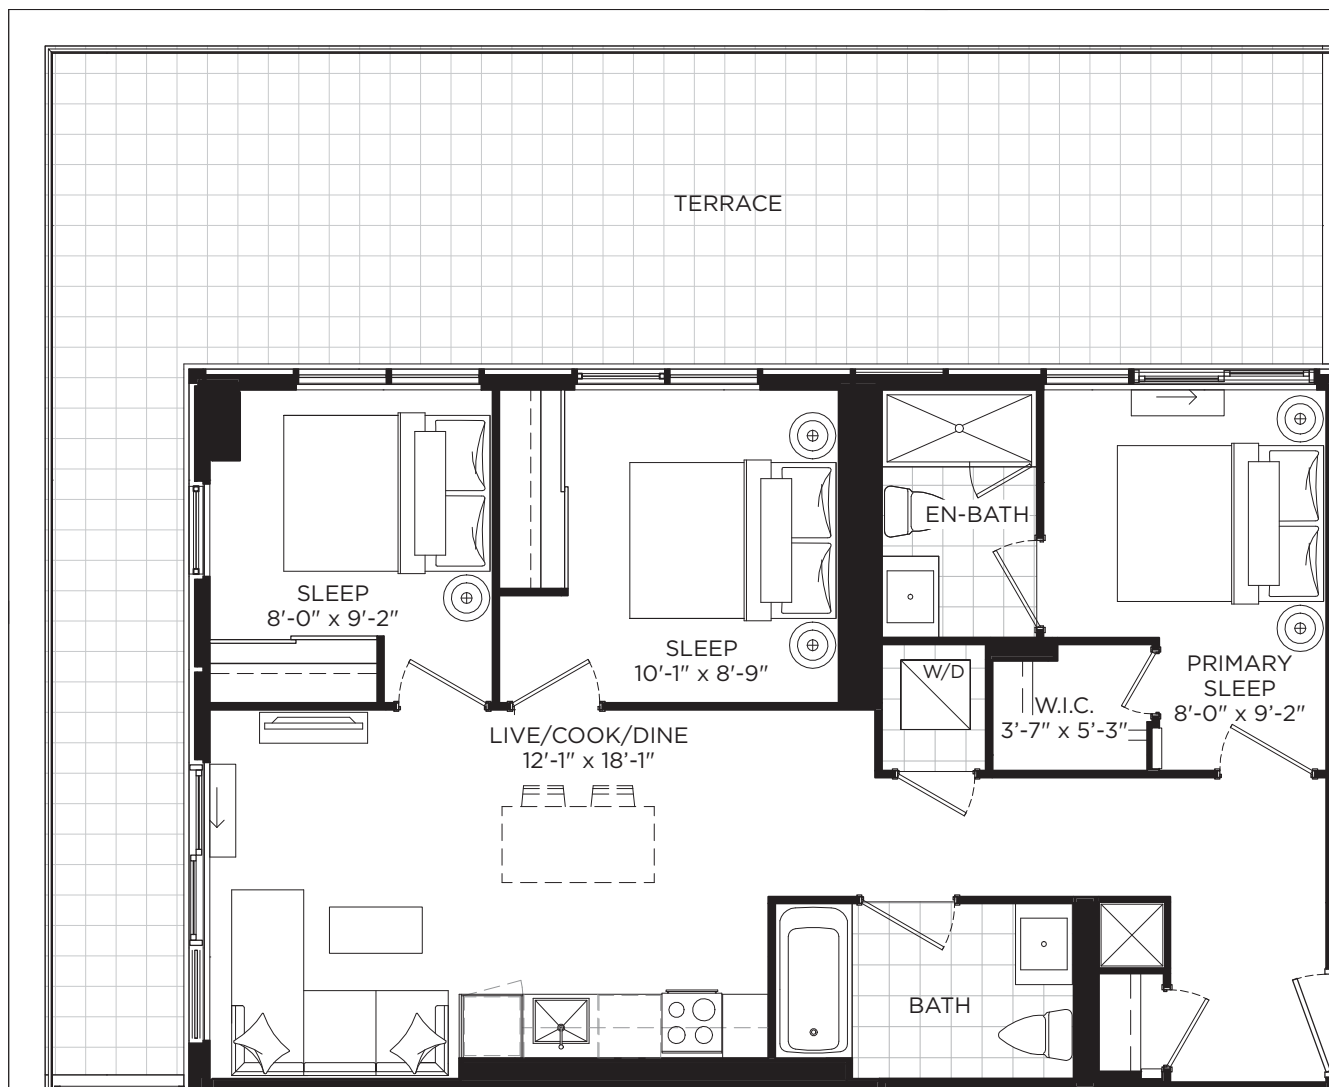

XX 867-T
3 BEDROOM / 867 SQ.FT.
TERRACE / 538 SQ.FT.

Level 5

All dimensions, specifications and drawings are approximate. Exterior wall, balcony and terrace conditions vary. Actual square footage may vary from the stated floorplan. E. & O. E. Furniture not included. Refer to Keyplate for unit location and orientation.